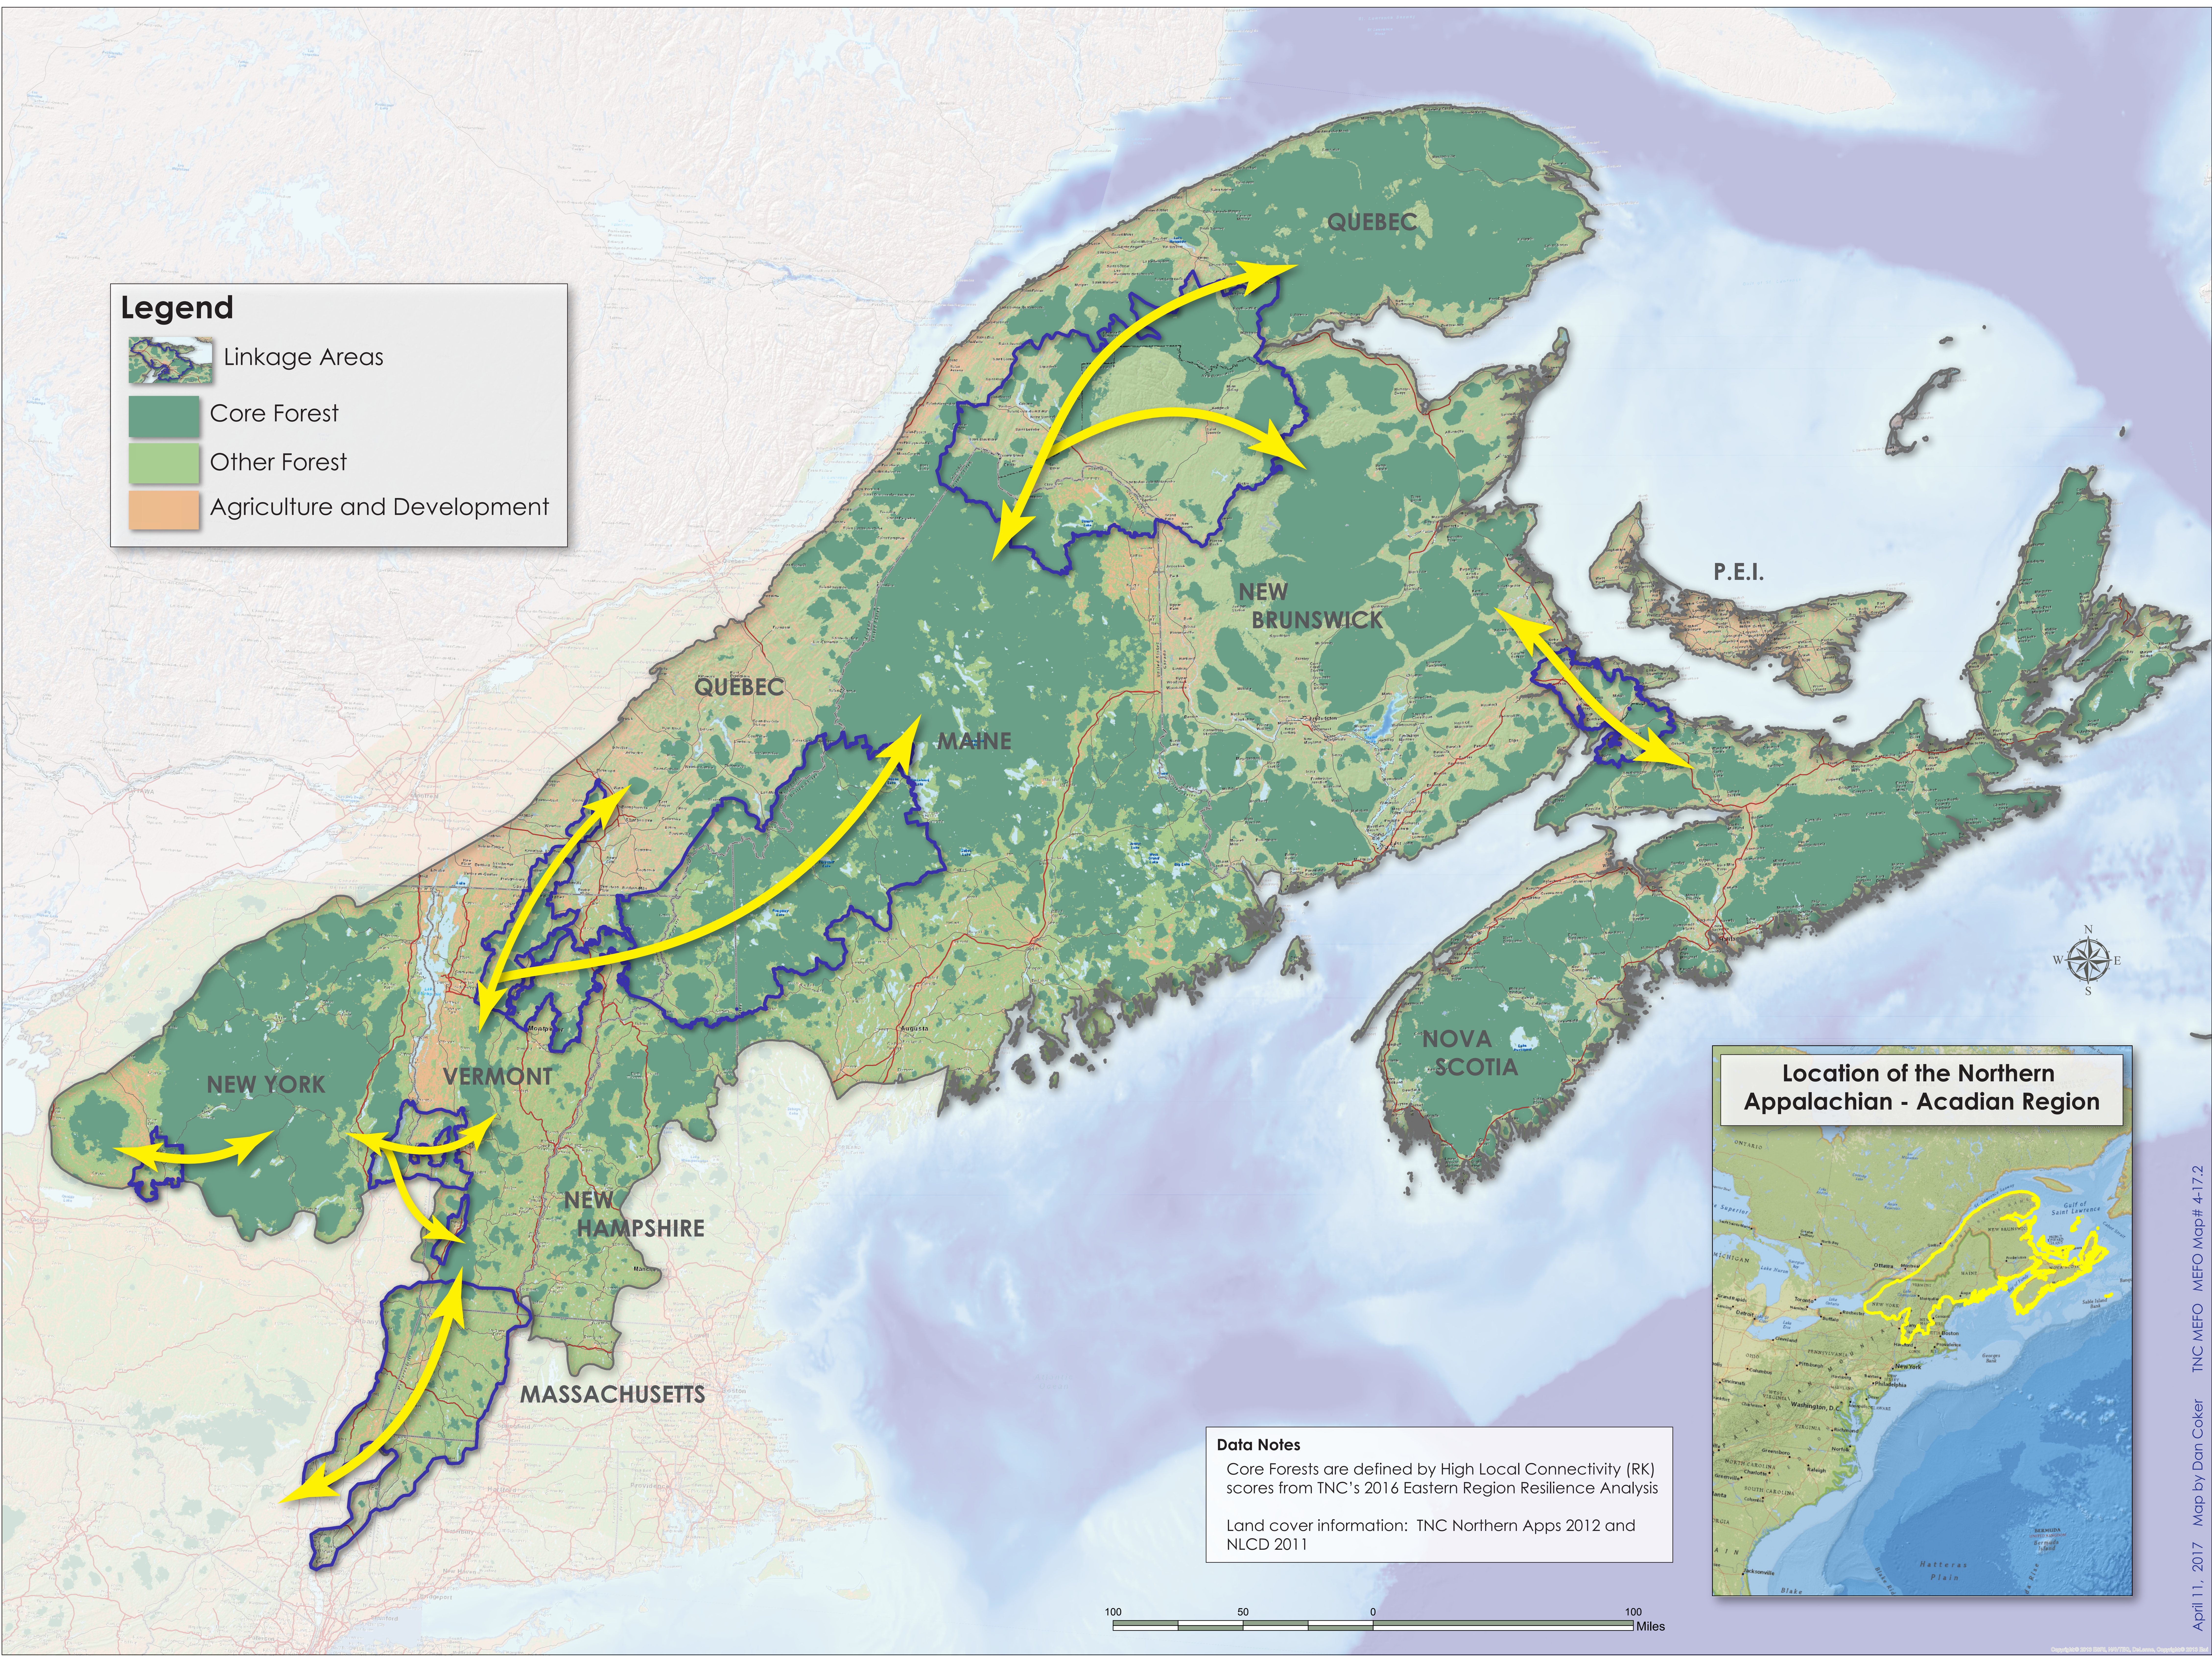

**Legend**

-  Linkage Areas
-  Core Forest
-  Other Forest
-  Agriculture and Development

**Location of the Northern Appalachian - Acadian Region**

**Data Notes**  
Core Forests are defined by High Local Connectivity (RK) scores from TNC's 2016 Eastern Region Resilience Analysis  
Land cover information: TNC Northern Apps 2012 and NLCD 2011